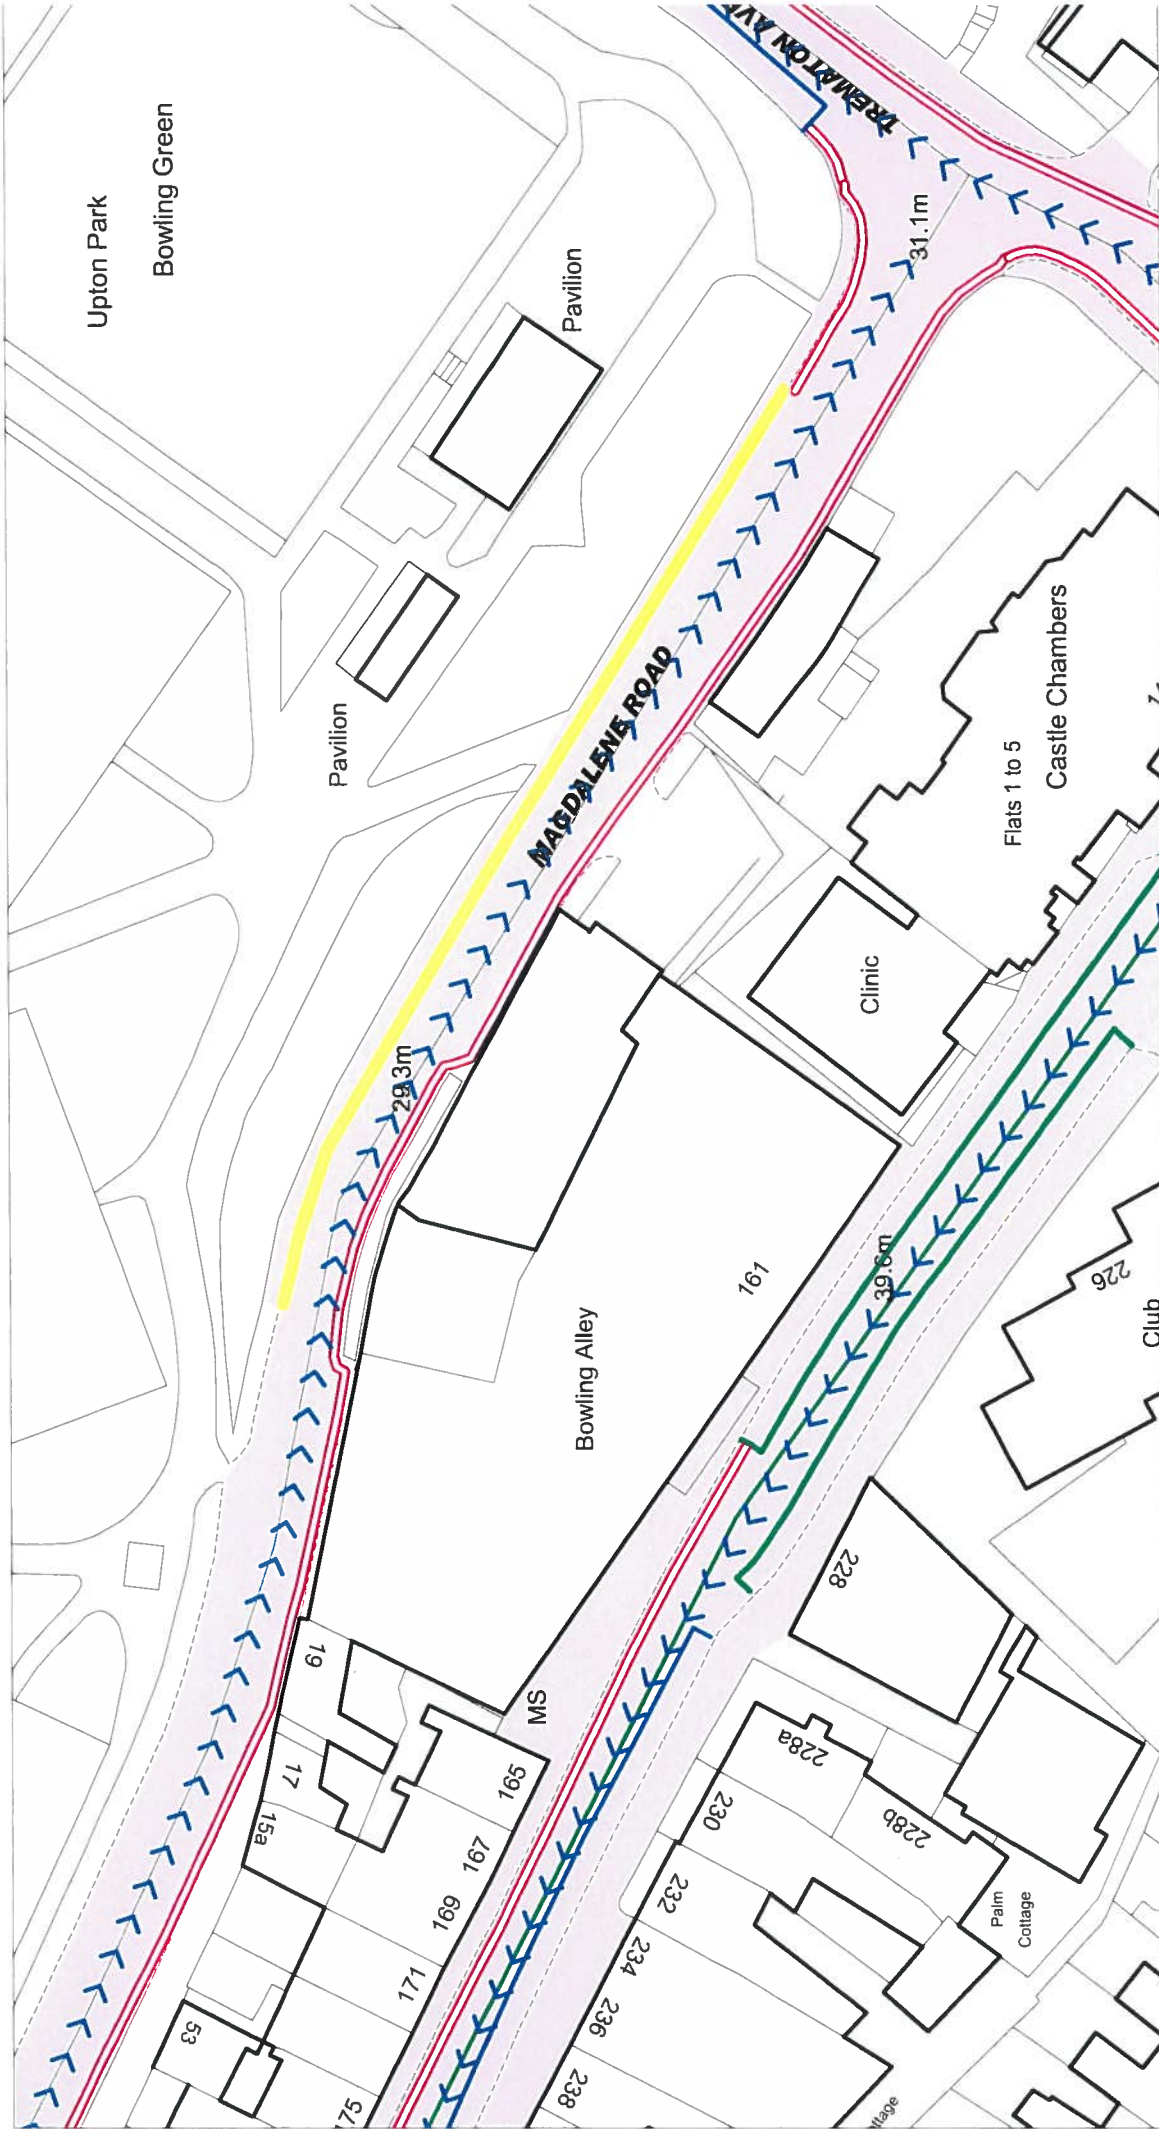

Old Newton Road, Torquay
 Length 250m
 45 Parking Bays

SCALE	1 : 1250
DATE	19/10/2011
DRAWING No.	
DRAWN BY	

c Crown copyright. All rights reserved
 Licence No. 2003

SCALE	1 : 625
DATE	19/10/2011
DRAWING No.	
DRAWN BY	

c Crown copyright. All rights reserved
 Licence No. 2003

Lymington Road, Torquay
Length 220m
40 Parking Bays

SCALE
1 : 625

DATE
19/10/2011

SCALE

DATE

DRAWING No.

DRAWN BY