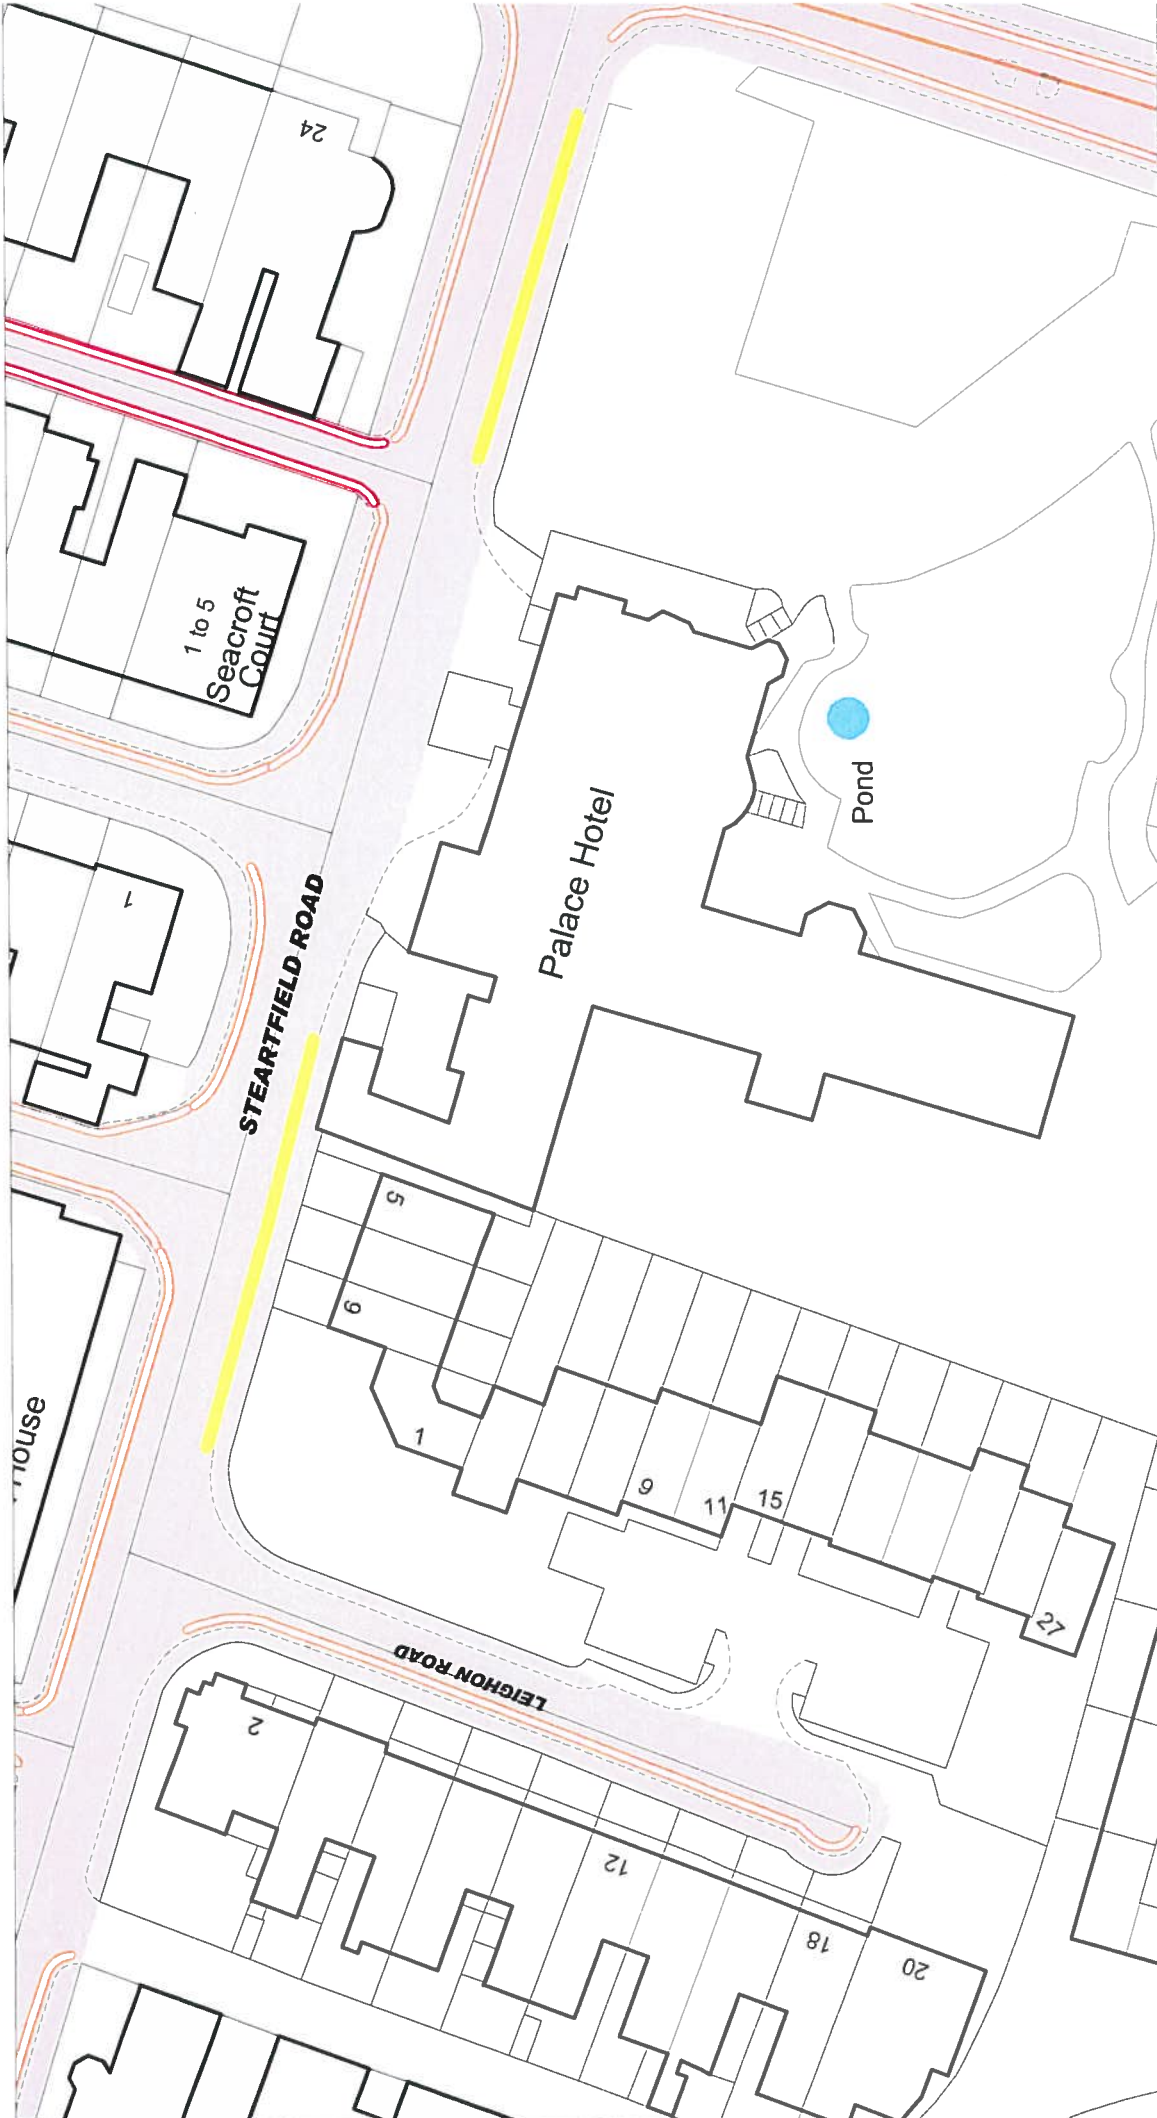

© Crown copyright. All rights reserved
Licence No. 2003

Steartfield Road, Paignton
Length 72m
12 Parking Bays