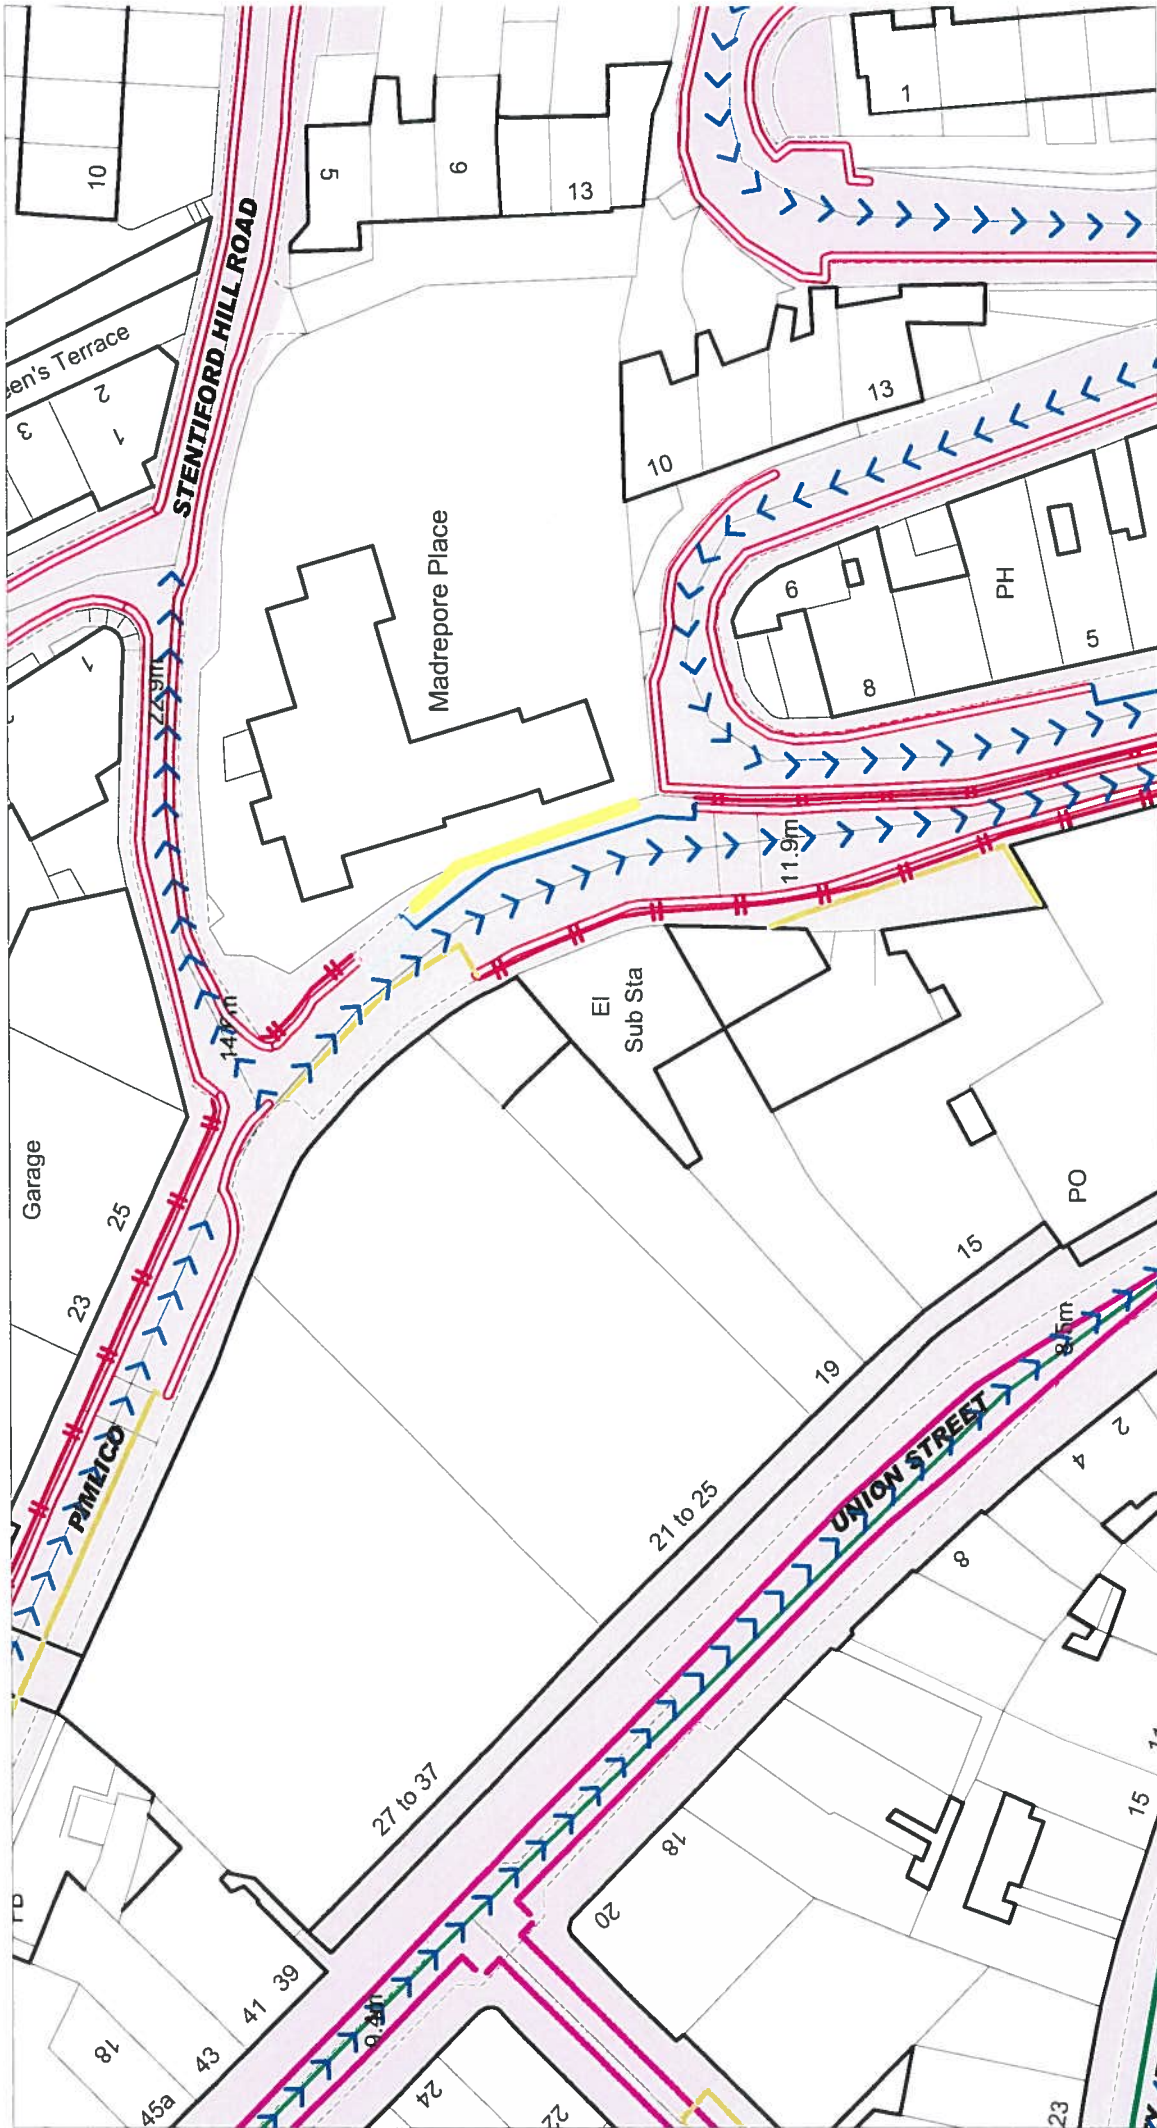

c Crown copyright. All rights reserved
Licence No. 2003

Pimlico, Torquay
Length 28m
5 Parking Bays